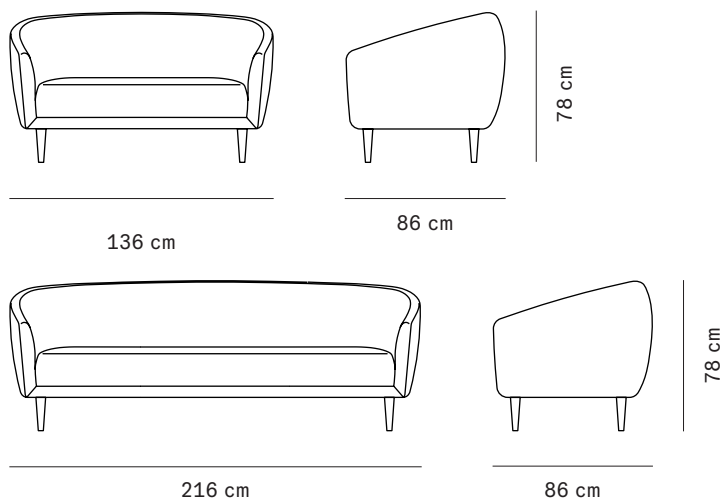

**HOUSE OF
FINN JUHL**

LITTLE MOTHER SOFA 1945
BY FINN JUHL

LITTLE MOTHER SOFA 1945

It is with great joy that we are relaunching this sofa that has been in hibernation since 1945. Today, 75 years later, The Little Mother Sofa is just as relevant in decorating a private home as it is in an elegant hotel lobby. The sofa comes in two lengths and presents itself as a seamless design with a slight and natural curvature towards the center. The organic shape and tight upholstery nicely accentuate the sculptural expression of the sofa. Its shape embraces the seated body, making it comfortable in any position.

PRODUCT INFO

CATEGORY	Sofa
DESIGN	Finn Juhl
YEAR	1945, relaunched in 2020
MATERIALS	Legs: Walnut, oak, black stained Upholstery: Textile
DIMENSIONS	2 seater Size: W 136 cm x D 86 cm x H 78 cm Seat height: 41 cm 3 seater Size: W 216 cm x D 86 cm x H 78 cm Seat height: 41 cm